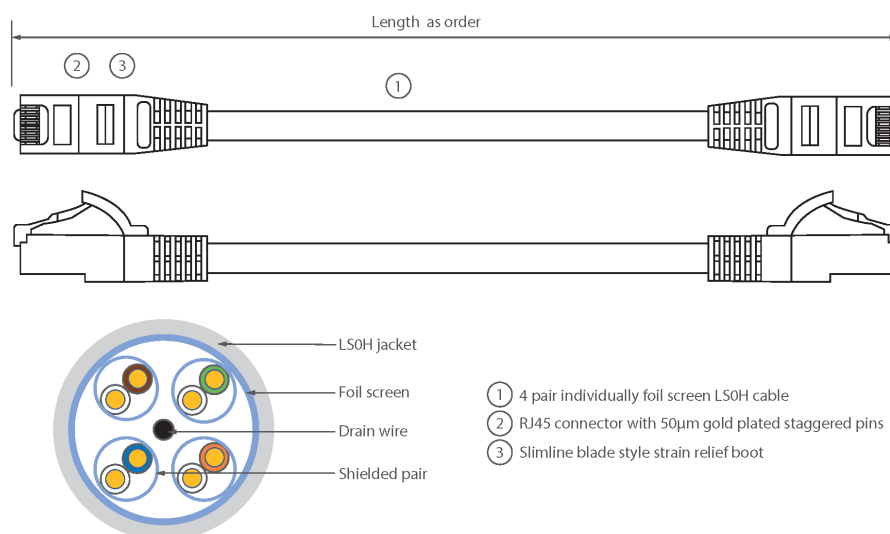

Each Excel Category 6A patch lead consists of 4 twisted pairs of 26AWG stranded copper wires, an aluminium/polyester foil tape provides an individual screen for each pair. These pairs are then cabled together, with different lay lengths to ensure optimum performance. Staggered pin RJ45 Screened plugs, terminate the cable, and each lead is fitted with colour coded slimline moulded boots, suitable for use in high density router or switch blades.

Product Specifications

Feature	Values
Cable type	F/FTP
Category	6A (IEC)
Length	5 m
Type of connector connection 1	RJ45 8(8)
Type of connector connection 2	RJ45 8(8)
Outer sheath colour	Grey
Strain relief boot	Moulded-on
Lockable	no
Strain relief boot colour	Grey
Flame retardant version	yes

Excel Cat6A Patch Lead F/FTP Shielded LSOH Blade Booted 5 m Grey

Item Code: 100-154

excel
without compromise.

Cable construction	1x4
AWG-size	26
Pin assignment	1:1

Product drawing

Standards

Applicable standard	Detail
ISO/IEC 11801-1:2017	Information technology - Generic cabling for customer premises: Part 1 General Requirements
EN 50173-1:2018	Information technology. Generic cabling systems - General requirements
ANSI/TIA 568-2.D	Balanced Twisted-Pair Telecommunications Cabling and Components Standards
IEC 61156-5:2009+AMD1:2012 CSV	Multicore and symmetrical pair/quad cables for digital communications - Part 5: Symmetrical pair/quad cables with transmission characteristics up to 1 000 MHz - Horizontal floor wiring - Sectional specification
IEC 60332-1-2:2004	Tests on electric and optical fibre cables under fire conditions. Test for vertical flame propagation for a single insulated wire or cable. Procedure for 1 kW pre-mixed flame
IEC 61034-2:2005+A1:2013	Measurement of smoke density of cables burning under